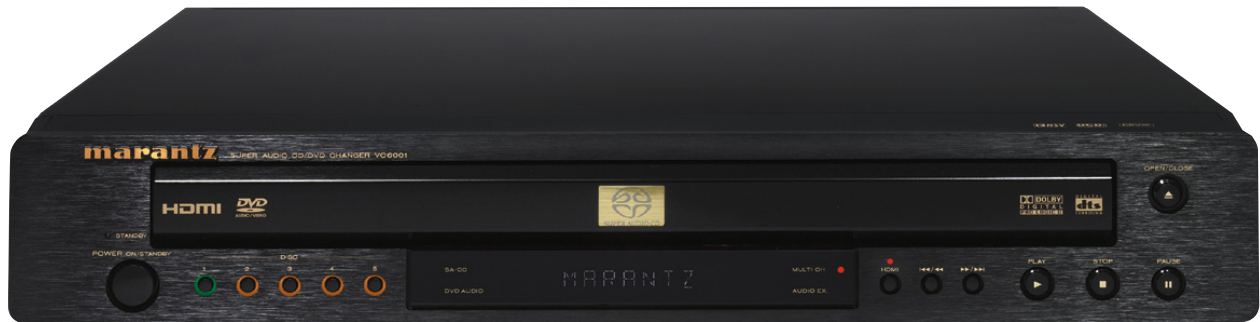

VC6001

5 Disc DVD Changer

Have your cake and eat it too. This VC6001 DVD changer from Marantz offers the performance of a great single disc player, and the convenience of a 5 disc carousel. Think of it, an all day Arnold-fest without leaving your seat! Load up to 5 of your favorite DVDs and CDs into the new VC6001 for hours of enjoyment without sacrificing on performance. The VC6001 from Marantz offers all this in a new sleeker package, almost half the height of our previous DVD carousel. Our three-year warranty provides peace of mind. And you've chosen a Marantz. You can't get better than that.

- Plays DVD-V, DVD-A, SACD-Multi, SACD-Stereo, DVD-R/RW, DVD+R/RW, SVCD, VCD, CD, CD-R/CD-RW, MP3, WMA, JPEG, DivX
- HDMI Output with Scaling (1080p, 1080i, 720p and 480p)
- 5-Disc Carousel
- 192kHz/24-Bit Audio DAC
- 216MHz/12-Bit Video DAC
- Progressive Scan w/3:2 Pull-Down
- Dolby Prologic II and DTS Decoders
- Faroudja DCDi processing and NSV (Noise Shaped Video)
- CD Text and CD Up-Sampling
- RS-232C Terminal for System Control
- Direct IR Input
- D-BUS remote Connection
- Detachable AC Cord

marantz[®]
LIFE AMPLIFIED[™]

VC6001

FEATURES

Separate Power Supply for Audio	-
DTS® Decoder	•
Dolby Digital® Decoder	• (Dolby Prologic II)
Disc Capacity	5
Progressive Scan	•
3:2 Pull-down	•
Playback Formats	DVD-V, DVD-A, SACD-Multi, SACD-Stereo, DVD-R/RW, DVD+R/RW, SVCD, VCD, CD, CD-R/RW, MP3, WMA, JPEG, DivX
Video DAC	216MHz/12-Bit
Audio DAC	192kHz/24-Bit
HDAM	-
Video Circuit Off	-
Display On/Off	•
Zero-Impedance Plate	-
Double Layer Bottom Plates	-
Headphone	-
Video Scaler	•
Bass Management	•
Gold Plated Terminals	-

GENERAL

Color	Black
Front Panel	Aluminum
Remote Control	•
Power Requirement	AC120-230V 50/60Hz
Power Consumption	25w, 0.8w in standby mode
Dimensions W x H x D (Inches)	17 5/16" x 3 1/16" x 16 13/16"
Weight (lbs)	12lbs. 13oz. (5.8kg)